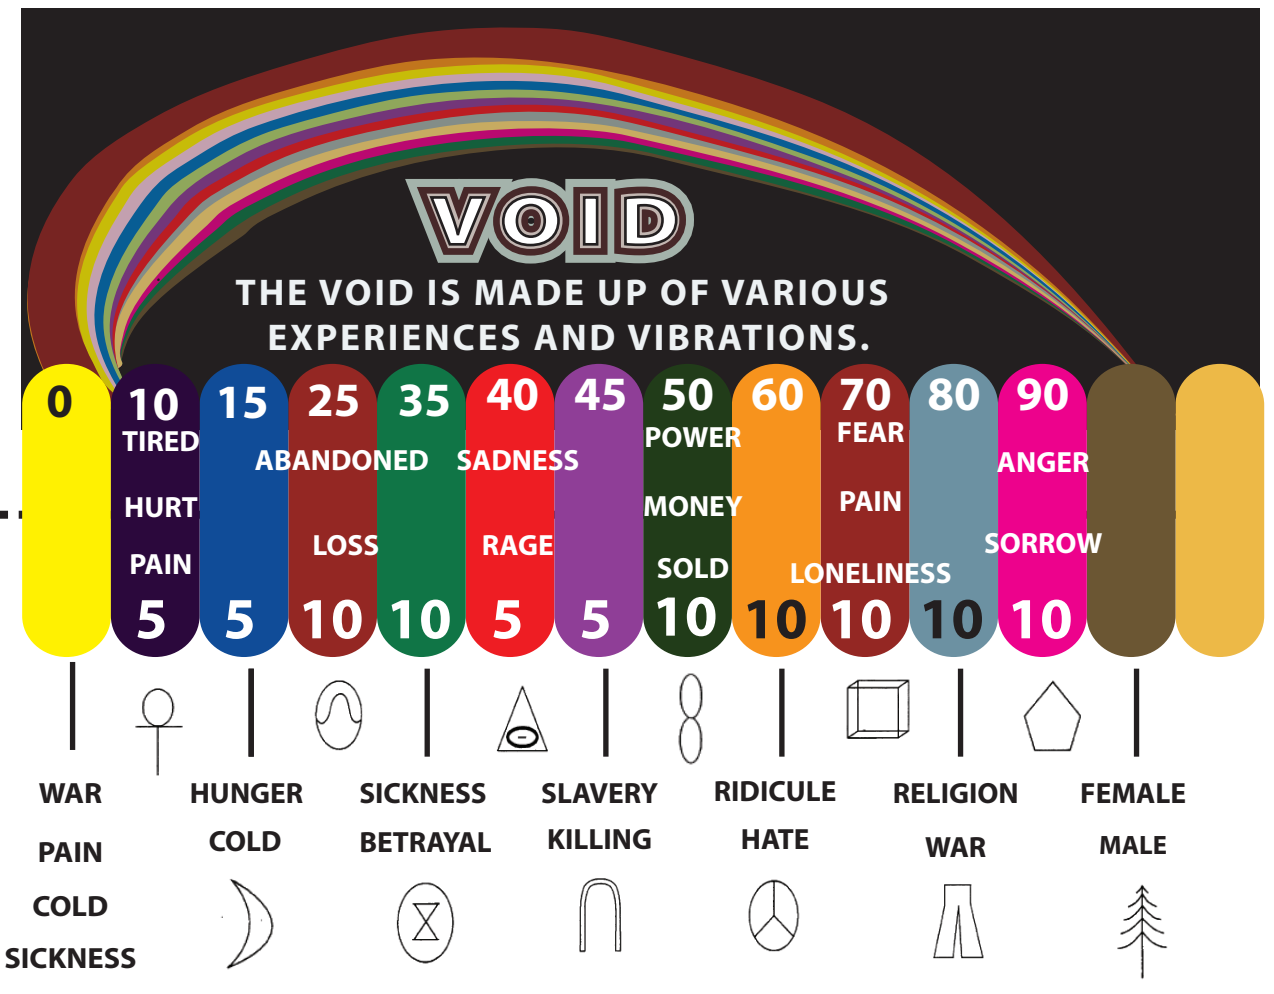

# MOTHER - FATHER- FAMILY

← BEGINNING OF THIS LIFETIME → OUR PAST LIVES - OLD VIBRATIONS →

**BEING IN THE MOMENT**

All unresolved past issues have energetic patterns

UPPER NUMBERS REPRESENT SPIRITUAL CONSCIOUSNESS - CREATOR - SOURCE - US VIEWING OUR OWN EXPERIENCES FROM A LIGHTER VIBRATION.

LOWER NUMBERS PREPRESENT THE VIBRATION OF PIECES OF US STUCK HERE ON EARTH.